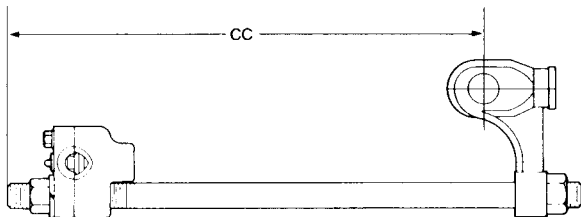

Operating Rod Assemblies for Derails

Ref. 1

Ref. 2

Ordering References

Ref.	Description	Part No.
1	Operating Rod Assembly for use with Sliding Derail (W-C-H Model HB Series) when Derail is located on near rail (dimension AA-40")	38-0100-201
1A	Above, but for use with Derail on far rail (Eldo & Delectric operator applications) (dimension AA-55")	38-0100-200
2	Operating Rod Assembly for use with Hinge Derail (W-C-H Model EB Series) (dimension BB-42-1/2") Note: Special Operating Rod Assemblies available on request	38-0100-215

Operating Rod Assemblies For Switch Points

Ref. 3

Ref. 4

Ordering References

Ref.	Description	Part No.
3	Operating Rod Assembly for use with near switch point (dimension CC-27-1/4")	38-0100-220
3A	Above, but dimension CC-33-1/2"	38-0100-221
3B	Above, but dimension CC-46-1/2"	38-0100-222
4	Operating Rod Assembly for use with far switch point (dimension DD-95-1/2")	38-0100-230
4A	Above, but dimension DD-119-1/2"	38-0100-231

Point Detector Lugs

Ordering References

Ref. 1, 2

Ref.	Description	Part No.
1	Point Detector Lug Assembly Dimension EE-10-1/4" for 3/4" bolts	38-0100-320
1A	Above, but dimension EE-8-7/8"	38-0100-321
1B	Above, but dimension EE-12"	38-0100-322
2	Point Detector Lug Assembly Dimension EE-10-1/4" for 1" bolts	38-0100-323
2A	Above, but dimension EE-8-7/8"	38-0100-324
2B	Above, but dimension EE-12"	38-0100-325
3	Washer Plate for 3/4" bolts (not shown)	38-0100-350
3A	Above, but for 1" bolts (not shown)	38-0100-351
4	Set of 2-3/4" thin-head mounting bolts, nuts, washers (not shown)	38-0100-360
4A	Above, but 1" (not shown)	38-0100-361