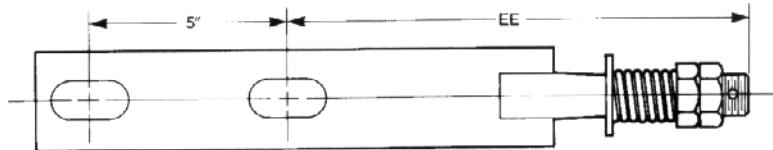

Operating Rod Assemblies for Derails

Ref. 1

Ref. 2

Ordering References

Ref.	Description	Part No.
1	Operating Rod Assembly for use with Sliding Derail (W-C-H Model HB Series) when Derail is located on near rail (dimension AA-40")	38-0100-201
1A	Above, but for use with Derail on far rail (Eldo & Delectric operator applications) (dimension AA-55")	38-0100-200
2	Operating Rod Assembly for use with Hinge Derail (W-C-H Model EB Series) (dimension BB-42-1/2") Note: Special Operating Rod Assemblies available on request	38-0100-215

Operating Rod Assemblies For Switch Points

Ref. 3

Ref. 4

Ordering References

Ref.	Description	Part No.
3	Operating Rod Assembly for use with near switch point (dimension CC-27-1/4")	38-0100-220
3A	Above, but dimension CC-33-1/2"	38-0100-221
3B	Above, but dimension CC-46-1/2"	38-0100-222
4	Operating Rod Assembly for use with far switch point (dimension DD-95-1/2")	38-0100-230
4A	Above, but dimension DD-119-1/2"	38-0100-231

Point Detector Lugs

Ordering References

Ref. 1, 2

Ref.	Description	Part No.
1	Point Detector Lug Assembly Dimension EE-10-1/4" for 3/4" bolts	38-0100-320
1A	Above, but dimension EE-8-7/8"	38-0100-321
1B	Above, but dimension EE-12"	38-0100-322
2	Point Detector Lug Assembly Dimension EE-10-1/4" for 1" bolts	38-0100-323
2A	Above, but dimension EE-8-7/8"	38-0100-324
2B	Above, but dimension EE-12"	38-0100-325
3	Washer Plate for 3/4" bolts (not shown)	38-0100-350
3A	Above, but for 1" bolts (not shown)	38-0100-351
4	Set of 2-3/4" thin-head mounting bolts, nuts, washers (not shown)	38-0100-360
4A	Above, but 1" (not shown)	38-0100-361