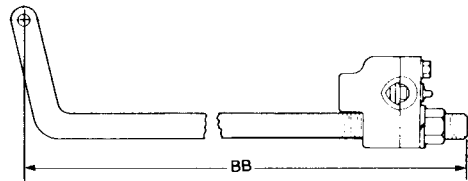

Operating Rod Assemblies for Derails

Ref. 1

Ref. 2

Ordering References

Ref.	Description	Part No.
1	Operating Rod Assembly for use with Sliding Derail (W-C-H Model HB Series) when Derail is located on near rail (dimension AA-40")	38-0100-201
1A	Above, but for use with Derail on far rail (Eldo & Delectric operator applications) (dimension AA-55")	38-0100-200
2	Operating Rod Assembly for use with Hinge Derail (W-C-H Model EB Series) (dimension BB-42-1/2") Note: Special Operating Rod Assemblies available on request	38-0100-215

Operating Rod Assemblies For Switch Points

Ref. 3

Ref. 4

Ordering References

Ref.	Description	Part No.
3	Operating Rod Assembly for use with near switch point (dimension CC-27-1/4")	38-0100-220
3A	Above, but dimension CC-33-1/2"	38-0100-221
3B	Above, but dimension CC-46-1/2"	38-0100-222
4	Operating Rod Assembly for use with far switch point (dimension DD-95-1/2")	38-0100-230
4A	Above, but dimension DD-119-1/2"	38-0100-231

Point Detector Lugs

Ordering References

Ref. 1, 2

Ref.	Description	Part No.
1	Point Detector Lug Assembly Dimension EE-10-1/4" for 3/4" bolts	38-0100-320
1A	Above, but dimension EE-8-7/8"	38-0100-321
1B	Above, but dimension EE-12"	38-0100-322
2	Point Detector Lug Assembly Dimension EE-10-1/4" for 1" bolts	38-0100-323
2A	Above, but dimension EE-8-7/8"	38-0100-324
2B	Above, but dimension EE-12"	38-0100-325
3	Washer Plate for 3/4" bolts (not shown)	38-0100-350
3A	Above, but for 1" bolts (not shown)	38-0100-351
4	Set of 2-3/4" thin-head mounting bolts, nuts, washers (not shown)	38-0100-360
4A	Above, but 1" (not shown)	38-0100-361