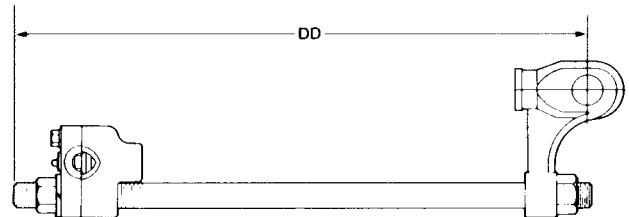

Operating Rod Assemblies for Derails

Ref. 1

Ref. 2

Ordering References

Ref.	Description	Part No.
1	Operating Rod Assembly for use with Sliding Derail (W-C-H Model HB Series) when Derail is located on near rail (dimension AA-40")	38-0100-201
1A	Above, but for use with Derail on far rail (Eldo & Delectric operator applications) (dimension AA-55")	38-0100-200
2	Operating Rod Assembly for use with Hinge Derail (W-C-H Model EB Series) (dimension BB-42-1/2") Note: Special Operating Rod Assemblies available on request	38-0100-215

Operating Rod Assemblies For Switch Points

Ref. 3

Ref. 4

Ordering References

Ref.	Description	Part No.
3	Operating Rod Assembly for use with near switch point (dimension CC-27-1/4")	38-0100-220
3A	Above, but dimension CC-33-1/2"	38-0100-221
3B	Above, but dimension CC-46-1/2"	38-0100-222
4	Operating Rod Assembly for use with far switch point (dimension DD-95-1/2")	38-0100-230
4A	Above, but dimension DD-119-1/2"	38-0100-231

Point Detector Lugs

Ordering References

Ref. 1, 2

Ref.	Description	Part No.
1	Point Detector Lug Assembly Dimension EE-10-1/4" for 3/4" bolts	38-0100-320
1A	Above, but dimension EE-8-7/8"	38-0100-321
1B	Above, but dimension EE-12"	38-0100-322
2	Point Detector Lug Assembly Dimension EE-10-1/4" for 1" bolts	38-0100-323
2A	Above, but dimension EE-8-7/8"	38-0100-324
2B	Above, but dimension EE-12"	38-0100-325
3	Washer Plate for 3/4" bolts (not shown)	38-0100-350
3A	Above, but for 1" bolts (not shown)	38-0100-351
4	Set of 2-3/4" thin-head mounting bolts, nuts, washers (not shown)	38-0100-360
4A	Above, but 1" (not shown)	38-0100-361