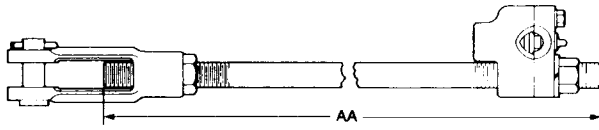

Operating Rod Assemblies for Derails

Ref. 1

Ref. 2

Ordering References

Ref.	Description	Part No.
1	Operating Rod Assembly for use with Sliding Derail (W-C-H Model HB Series) when Derail is located on near rail (dimension AA-40")	38-0100-201
1A	Above, but for use with Derail on far rail (Eldo & Delectric operator applications) (dimension AA-55")	38-0100-200
2	Operating Rod Assembly for use with Hinge Derail (W-C-H Model EB Series) (dimension BB-42-1/2") Note: Special Operating Rod Assemblies available on request	38-0100-215

Operating Rod Assemblies For Switch Points

Ref. 3

Ref. 4

Ordering References

Ref.	Description	Part No.
3	Operating Rod Assembly for use with near switch point (dimension CC-27-1/4")	38-0100-220
3A	Above, but dimension CC-33-1/2"	38-0100-221
3B	Above, but dimension CC-46-1/2"	38-0100-222
4	Operating Rod Assembly for use with far switch point (dimension DD-95-1/2")	38-0100-230
4A	Above, but dimension DD-119-1/2"	38-0100-231

Point Detector Lugs

Ordering References

Ref. 1, 2

Ref.	Description	Part No.
1	Point Detector Lug Assembly Dimension EE-10-1/4" for 3/4" bolts	38-0100-320
1A	Above, but dimension EE-8-7/8"	38-0100-321
1B	Above, but dimension EE-12"	38-0100-322
2	Point Detector Lug Assembly Dimension EE-10-1/4" for 1" bolts	38-0100-323
2A	Above, but dimension EE-8-7/8"	38-0100-324
2B	Above, but dimension EE-12"	38-0100-325
3	Washer Plate for 3/4" bolts (not shown)	38-0100-350
3A	Above, but for 1" bolts (not shown)	38-0100-351
4	Set of 2-3/4" thin-head mounting bolts, nuts, washers (not shown)	38-0100-360
4A	Above, but 1" (not shown)	38-0100-361