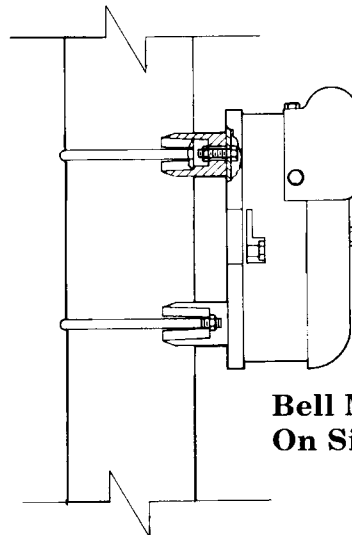

Mounting Accessories For CR Version

Reference A

Reference B

Special accessories are available for the mounting of the bell in a variety of locations.

Ref.	Description	Part Number
A	Gooseneck Bracket for mounting to: 3" ID pipe 3-1/2" ID pipe 4" ID pipe 5" ID pipe 6" ID pipe 8" ID pipe	873-27B 873-28B 873-29B 873-30B 873-31B 873-32B
B	Reducer 5" to 4" ID pipe	990-63
C	Bell Socket for 4" or 5" mast (Not Shown) Bell Socket for 6" mast (Not Shown)	1206-20 1206-6-CA

Mounting Applications For ARP Version

Bell Mounted On Wall

**Bell Mounted
On Side of Pipe**

WESTERN-CULLEN-HAYES, INC.

2700 W. 36TH PLACE
(773) 254-9600

CHICAGO, IL. 60632
FAX (773) 254-1110