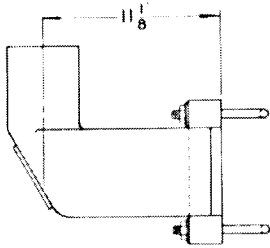

Mounting Accessories For CR Version

Reference A

Reference B

Special accessories are available for the mounting of the bell in a variety of locations.

Ref.	Description	Part Number
A	Gooseneck Bracket for mounting to: 3" ID pipe 3-1/2" ID pipe 4" ID pipe 5" ID pipe 6" ID pipe 8" ID pipe	873-27B 873-28B 873-29B 873-30B 873-31B 873-32B
B	Reducer 5" to 4" ID pipe	990-63
C	Bell Socket for 4" or 5" mast (Not Shown) Bell Socket for 6" mast (Not Shown)	1206-20 1206-6-CA

Mounting Applications For ARP Version

Bell Mounted On Wall

**Bell Mounted
On Side of Pipe**

WESTERN-CULLEN-HAYES, INC.

2700 W. 36TH PLACE
(773) 254-9600

CHICAGO, IL. 60632
FAX (773) 254-1110