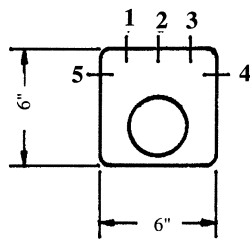

Circuit Controller Cover Plate

Circuit controller cover plates. Available without hole or with machined and threaded hole for 1/2", 3/4", 1", 1-1/4", 1-1/2" or 2" NPT conduit fittings. Specify with or without hole, hole size and manufacture of circuit controller to be attached.

90° Ventilator

90° ventilator. 3/8" NPT elbow with vented plug.

Cable Outlets

Cable outlets. Cast iron. Supplied with fiber bushings. 2" diameter opening.

WESTERN-CULLEN-HAYES, INC.

2700 W. 36TH PLACE
(773) 254-9600

CHICAGO, IL. 60632
FAX (773) 254-1110

Cable Entrance Openings
Specify Size of Opening and Location
Specify Location of Vents

Type 1143

Type 1236 Terminal Housing

Type 1182

Type 1236 Pole Housing

Type 1183

Type 1228