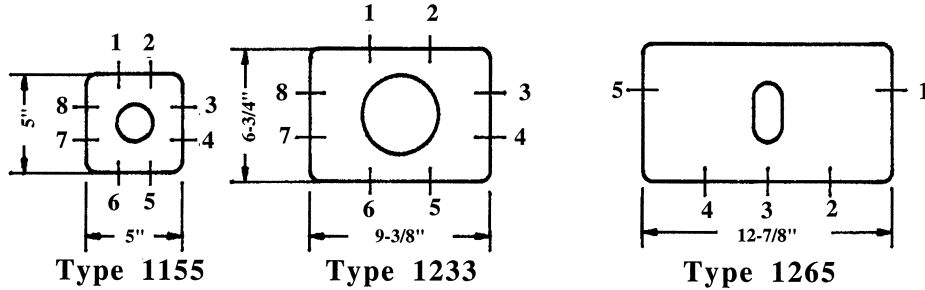

Cable Entrance Openings
Specify Size of Opening and Location
Specify Location of Vents

Type 1143