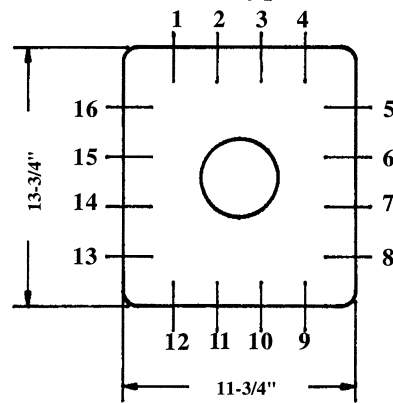

Type 1236 Terminal Housing