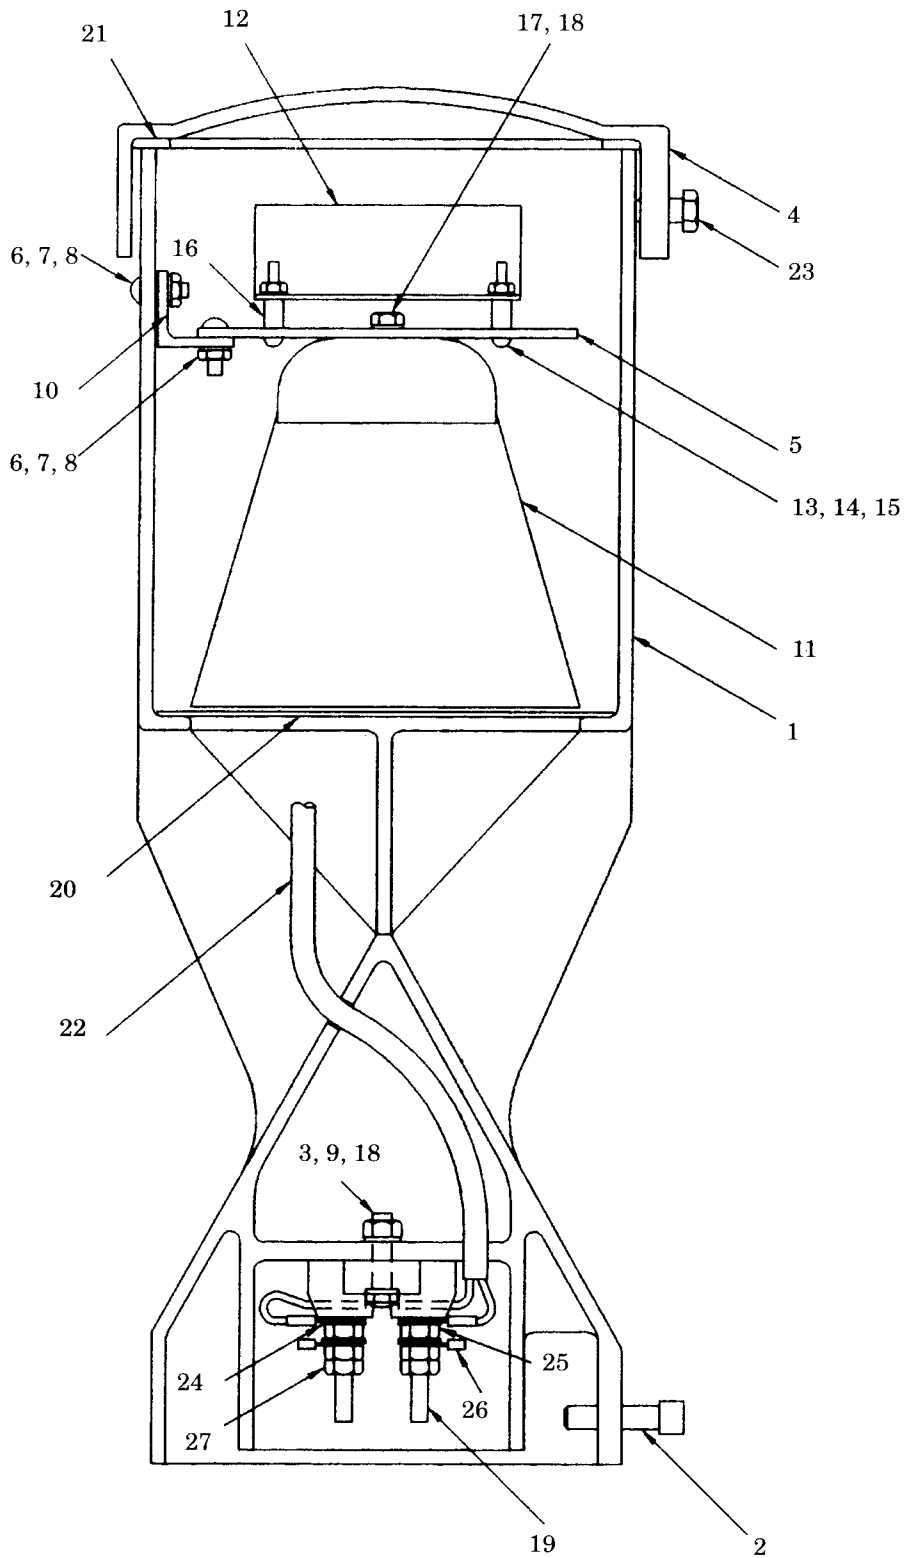

Model 0777 Electronic Highway Crossing Bell

WESTERN-CULLEN-HAYES, INC.
 2700 W. 36TH PLACE CHICAGO, IL. 60632
 (773) 254-9600 FAX (773) 254-1110

Model 0777 Parts List

Reference	Description	Part No.
1	Electronic Bell Housing	1300
2	5/16"-18 x 1-1/4" Set Screw	DD-24-GG-3-0125
3	1/4"-20 x 1" Fillister Head Screw	BB-16-EE-3-01
4	Pinnacle	110-A-16
5	Speaker Mounting Plate	1300-5
6	10-32 x 5/8" Round Head Machine Screw	AA-10-DD-3-0062
7	#10 Lockwasher	RR-00-AH-3
8	#10-32 Hex Nut	JJ-12-DD-3
9	1/4"-20 Hex Nut	JJ-12-EE-3
10	Mounting Plate Support	1300-9
11	Speaker	1300-6
12	Bell Circuit Board	1300-8
13	6-32 x 1" Round Head Machine Screw	AA-10-AA-3-01
14	#6-32 Hex Nut	JJ-12-AA-3
15	#6 Lockwasher	RR-00-AF-3
16	Spacer	39-0054-1
17	M6 x 25MM Hex Head Bolt	1300-7
18	1/4" Lockwasher	RR-00-AJ-3
19	Terminal Strip	2507-2
20	Speaker Screen	1300-12
21	Pinnacle Gasket (20" long)	3590-258
22	Cable Assembly	1300-14
23	5/16"-18 x 5/8" Hex Head Bolt	BB-12-GG-3-0062
24	AAR Washer	10708
25	AAR Clamp Nut	10707
26	White Marking Tag	16222-W
27	Binding Nut	10706