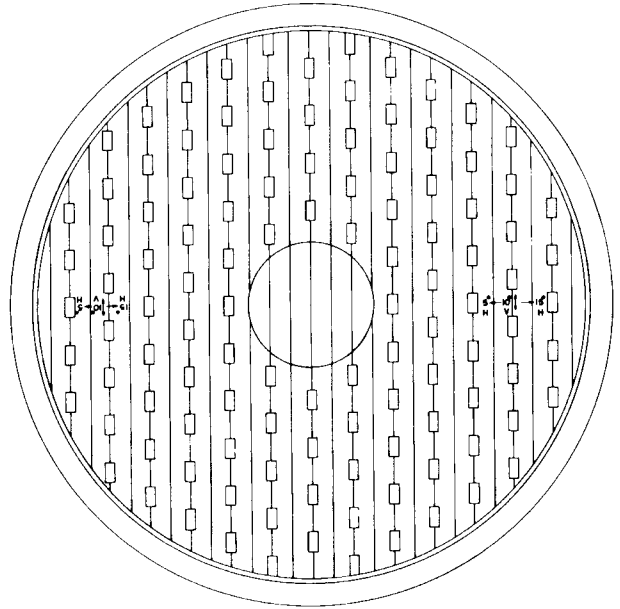

Roundels for Type 985-201 (12 Inch) and Type 970-201 (8-3/8 Inch) Light Units

Roundels

Roundels furnished are 12" or 8-3/8" diameter, red.

Specifications

Roundels are made of high strength, impact resistant polycarbonate plastic.

Ordering References

Description	Diameter	Part No.
20 degree horizontal spread, 10 degree down deflection, 2" Hot Spot	12"	5358
20 degree horizontal spread, 32 degree down deflection, 2" Hot Spot	12"	5368
70 degree horizontal spread	12"	5359
30 degree horizontal spread, 15 degree down deflection, 2" Hot Spot	12"	5390
30 degree horizontal spread, 15 degree down deflection with Hot Spot	8-3/8"	5380
70 degree horizontal spread with Hot Spot	8-3/8"	5332-P
20 degree horizontal spread, 10 degree down deflection	8-3/8"	5357
20 degree horizontal spread, 32 degree down deflection	8-3/8"	5367